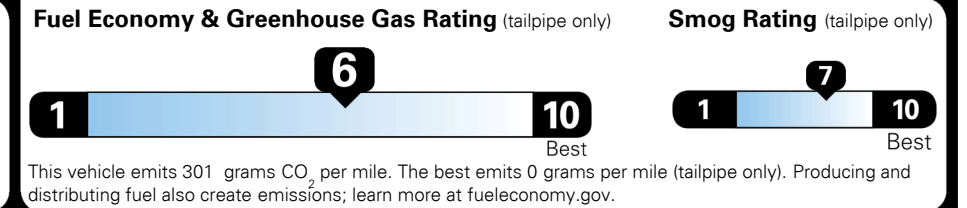

TOTAL ADDITIONAL WEIGHT: 6.0

EPA DOT Fuel Economy and Environment

Gasoline Vehicle

You save \$500
 in fuel costs over 5 years compared to the average new vehicle.

Annual fuel cost
\$1,500

Actual results will vary for many reasons, including driving conditions and how you drive and maintain your vehicle. The average new vehicle gets 28 MPG and costs \$8,000 to fuel over 5 years. Cost estimates are based on 15,000 miles per year at \$ 2.95 per gallon. MPGe is miles per gasoline gallon equivalent. Vehicle emissions are a significant cause of climate change and smog.