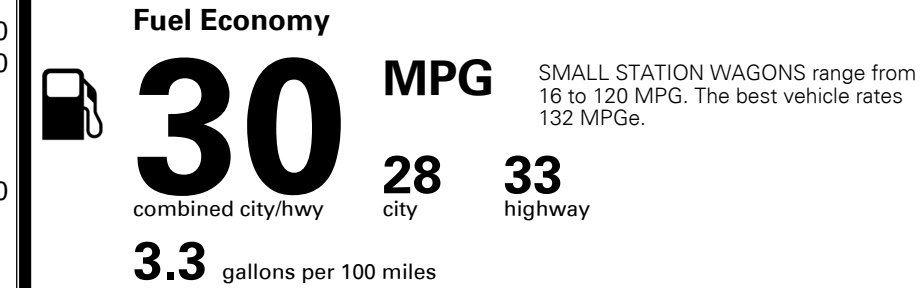

MSRP INCLUDING OPTIONS

\$ 20,910.00

INLAND FREIGHT AND HANDLING

\$ 1,325.00

TOTAL MANUFACTURER'S SUGGESTED RETAIL PRICE ▶

\$ 22,235.00

*Additional terms and conditions apply.
 **Kia Connect may be currently unavailable for Model Year 2022 and newer vehicles sold or purchased in Massachusetts; please see owners.kia.com for updates on availability.
 NOTE: When you purchase this vehicle, Kia America, Inc. collects personal information you provide to the dealership. For information on our collection and use of personal information and your rights, please see our Privacy Policy on www.kia.com.

TOTAL ADDITIONAL WEIGHT: 6.0

EPA DOT Fuel Economy and Environment

Gasoline Vehicle

You save \$500
 in fuel costs over 5 years compared to the average new vehicle.

Annual fuel cost
\$1,500

Actual results will vary for many reasons, including driving conditions and how you drive and maintain your vehicle. The average new vehicle gets 28 MPG and costs \$8,000 to fuel over 5 years. Cost estimates are based on 15,000 miles per year at \$ 2.95 per gallon. MPGe is miles per gasoline gallon equivalent. Vehicle emissions are a significant cause of climate change and smog.